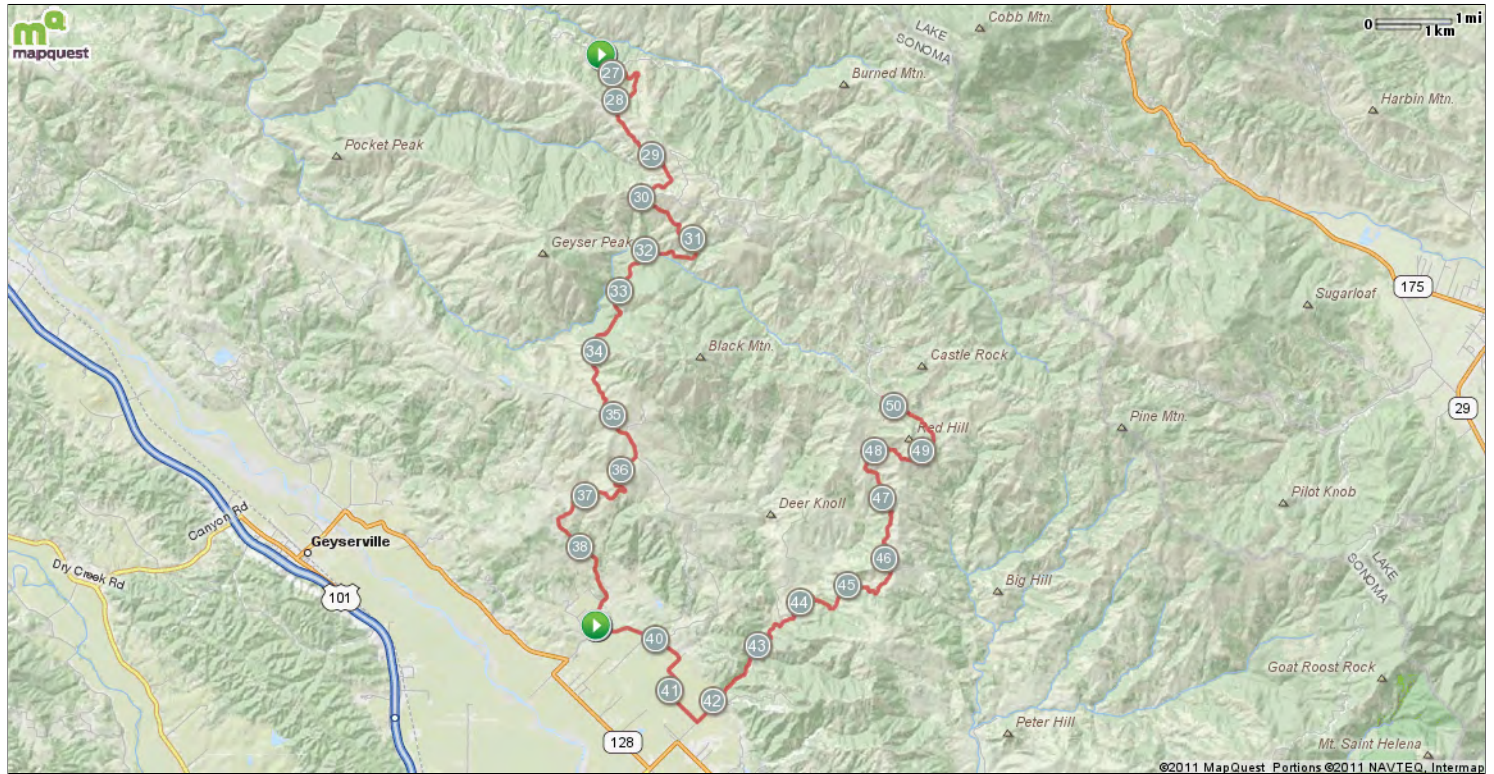

2011 REV 100 K route - Geyser- Pine Flat

Starts In Geyserville, California

Notes			
AT	FOR	NOTES	
START	1977ft	Head north on Braden Rd toward Geyserville Ave	
0.37 mi.	6mi 266ft	Turn right onto Geyserville Ave	
6.42 mi.	1mi 2995ft	Continue onto Asti Rd	
7.99 mi.	4166ft	Turn right onto Washington School Rd This road may be seasonally closed	
8.78 mi.	5mi 1126ft	Turn left onto River Rd	
This segment shows 13.99 mi. (73,890 ft.) of your route.			

Notes			
AT	FOR	NOTES	
13.99 mi.	48ft	Head northeast on River Rd toward Geysers Rd	
14 mi.	5mi 2501ft	Slight right onto Geysers Rd	
19.48 mi.	2mi 2617ft	Head north on Geysers Rd toward Crockett Rd	
21.97 mi.	3821ft	Turn right to stay on Geysers Rd	
22.7 mi.	994ft	Turn right to stay on Geysers Rd	
22.88 mi.	3mi 4026ft	Head southeast on Geysers Rd	
26.65 mi.	1752ft	Turn right toward Geysers Rd	
This segment shows 12.68 mi. (66,956 ft.) of your route.			

2011 REV 100 K route - Geysers- Pine Flat

Starts In Geyserville, California

Notes			
AT	FOR	NOTES	
26.98 mi.	1mi 804ft	Turn right onto Geysers Rd	
28.13 mi.	5mi 736ft	Turn left to stay on Geysers Rd	
33.27 mi.	6mi 71ft	Head southeast on Geysers Rd toward Ridge Ranch Rd	
39.28 mi.	669ft	Turn left onto Red Winery Rd	
This segment shows 12.66 mi. (66,832 ft.) of your route.			

Notes			
AT	FOR	NOTES	
39.41 mi.	2mi 1219ft	Head southeast on Red Winery Rd toward Foot Ln	
41.64 mi.	20ft	Head southeast on Red Winery Rd toward Pine Flat Rd	
41.65 mi.	1mi 4212ft	Turn left onto Pine Flat Rd	
43.44 mi.	2mi 2516ft	Slight right to stay on Pine Flat Rd	
45.92 mi.	4mi 1437ft	Turn left to stay on Pine Flat Rd	
50.19 mi.	4mi 1439ft	Head southeast on Pine Flat Rd toward Mc Pherson Rd	
This segment shows 10.96 mi. (57,874 ft.) of your route.			