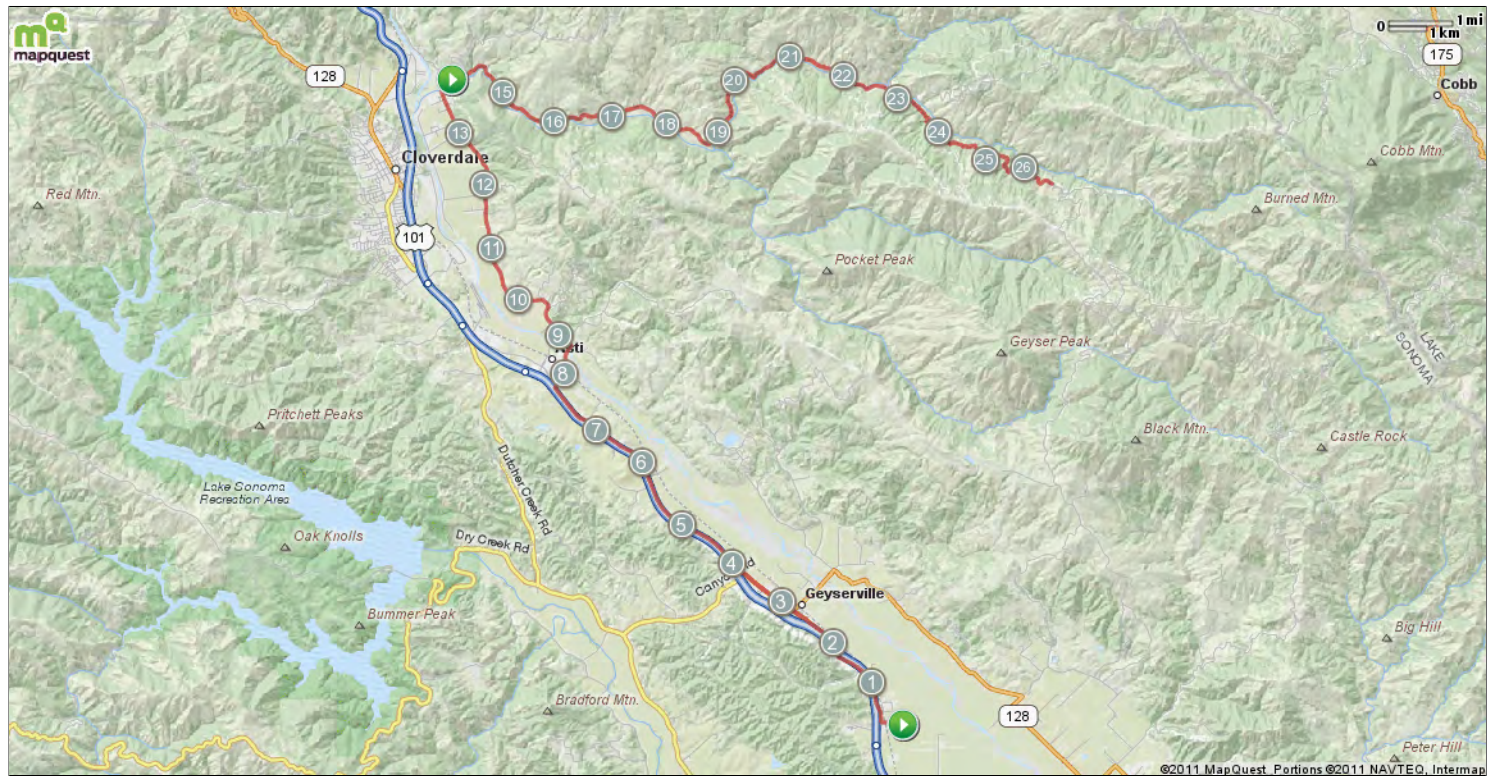

2011 REV 100 K route - Geysler- Pine Flat

Starts In Geyserville, California

64.94 miles

Description

2011 REV 100 K route - Geysers- Pine Flat

Starts In Geyserville, California

Notes		
AT	FOR	NOTES
START	 1977ft	Head north on Braden Rd toward Geyserville Ave
0.37 mi.	 6mi 266ft	Turn right onto Geyserville Ave
6.42 mi.	 1mi 2995ft	Continue onto Asti Rd
7.99 mi.	 4166ft	Turn right onto Washington School Rd This road may be seasonally closed
8.78 mi.	 5mi 1126ft	Turn left onto River Rd
13.99 mi.	 48ft	Head northeast on River Rd toward Geysers Rd
14 mi.	 5mi 2501ft	Slight right onto Geysers Rd
19.48 mi.	 2mi 2617ft	Head north on Geysers Rd toward Crockett Rd
21.97 mi.	 3821ft	Turn right to stay on Geysers Rd
22.7 mi.	 994ft	Turn right to stay on Geysers Rd
22.88 mi.	 3mi 4026ft	Head southeast on Geysers Rd
26.65 mi.	 1752ft	Turn right toward Geysers Rd
26.98 mi.	 1mi 804ft	Turn right onto Geysers Rd
28.13 mi.	 5mi 736ft	Turn left to stay on Geysers Rd
33.27 mi.	 6mi 71ft	Head southeast on Geysers Rd toward Ridge Ranch Rd
39.28 mi.	 669ft	Turn left onto Red Winery Rd
39.41 mi.	 2mi 1219ft	Head southeast on Red Winery Rd toward Foot Ln
41.64 mi.	 20ft	Head southeast on Red Winery Rd toward Pine Flat Rd

2011 REV 100 K route - Geyser- Pine Flat

Starts In Geyserville, California

Notes			
AT	FOR	NOTES	
START	1977ft	Head north on Braden Rd toward Geyserville Ave	
0.37 mi.	6mi 266ft	Turn right onto Geyserville Ave	
6.42 mi.	1mi 2995ft	Continue onto Asti Rd	
7.99 mi.	4166ft	Turn right onto Washington School Rd This road may be seasonally closed	
8.78 mi.	5mi 1126ft	Turn left onto River Rd	
This segment shows 13.99 mi. (73,890 ft.) of your route.			