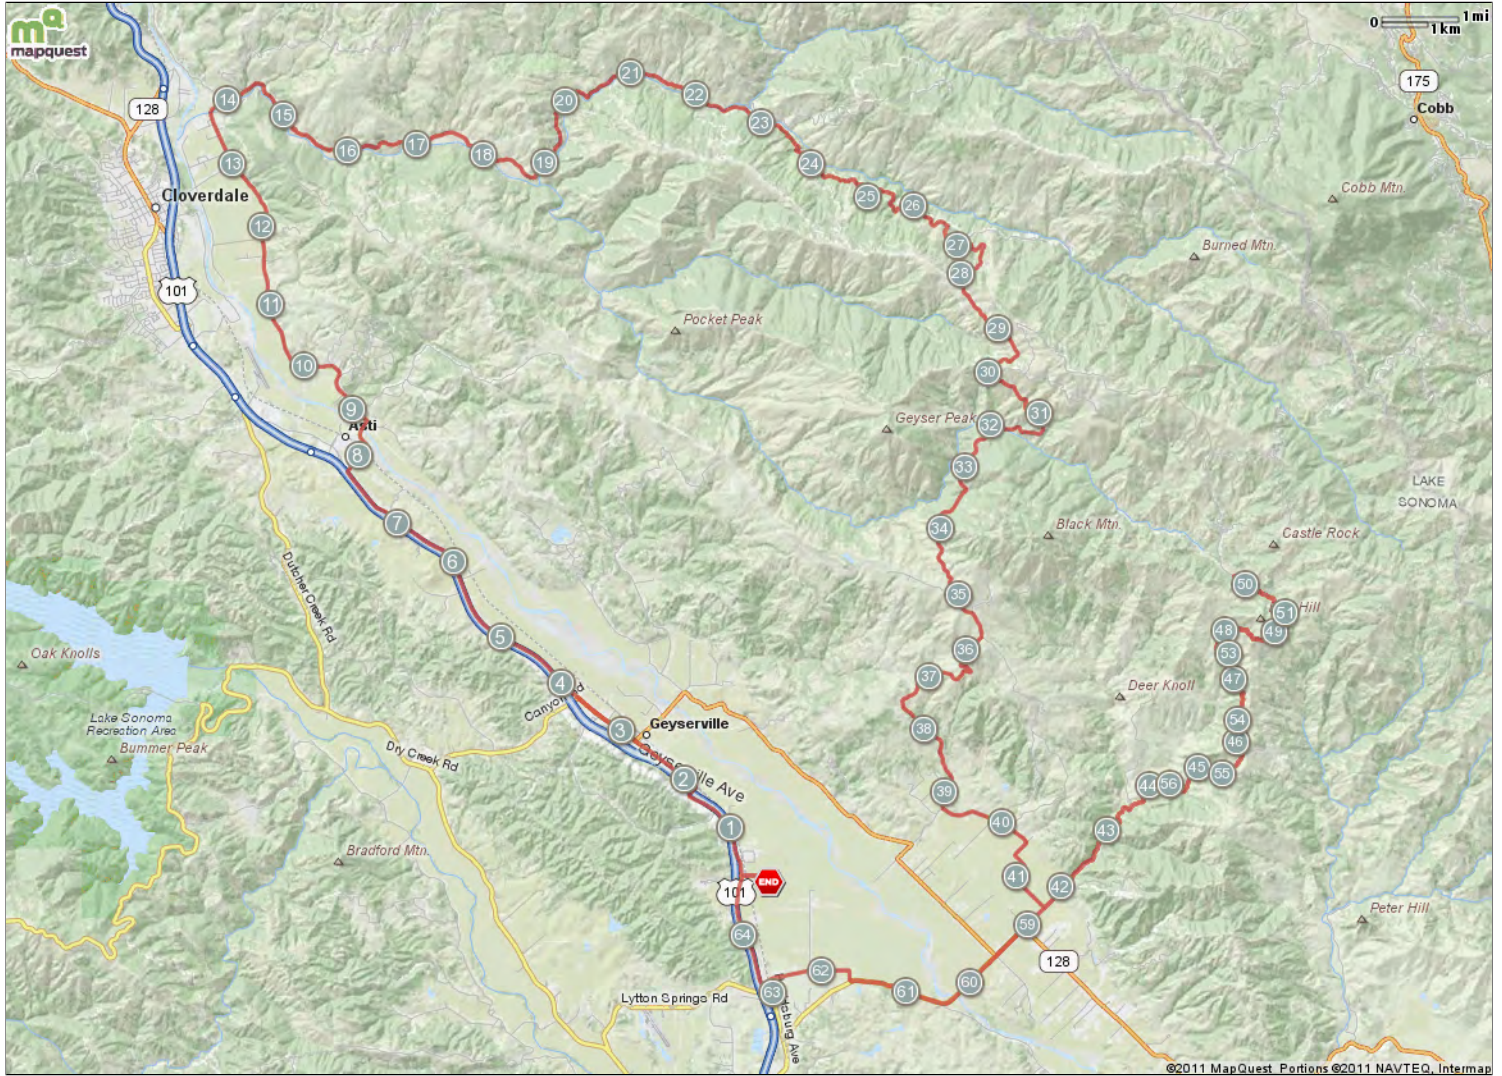

2011 REV 100 K route - Geysler- Pine Flat

Starts In Geyserville, California

64.94 miles

Description

2011 REV 100 K route - Geysers- Pine Flat

Starts In Geyserville, California

Notes		
AT	FOR	NOTES
START	 1977ft	Head north on Braden Rd toward Geyserville Ave
0.37 mi.	 6mi 266ft	Turn right onto Geyserville Ave
6.42 mi.	 1mi 2995ft	Continue onto Asti Rd
7.99 mi.	 4166ft	Turn right onto Washington School Rd This road may be seasonally closed
8.78 mi.	 5mi 1126ft	Turn left onto River Rd
13.99 mi.	 48ft	Head northeast on River Rd toward Geysers Rd
14 mi.	 5mi 2501ft	Slight right onto Geysers Rd
19.48 mi.	 2mi 2617ft	Head north on Geysers Rd toward Crockett Rd
21.97 mi.	 3821ft	Turn right to stay on Geysers Rd
22.7 mi.	 994ft	Turn right to stay on Geysers Rd
22.88 mi.	 3mi 4026ft	Head southeast on Geysers Rd
26.65 mi.	 1752ft	Turn right toward Geysers Rd
26.98 mi.	 1mi 804ft	Turn right onto Geysers Rd
28.13 mi.	 5mi 736ft	Turn left to stay on Geysers Rd
33.27 mi.	 6mi 71ft	Head southeast on Geysers Rd toward Ridge Ranch Rd
39.28 mi.	 669ft	Turn left onto Red Winery Rd
39.41 mi.	 2mi 1219ft	Head southeast on Red Winery Rd toward Foot Ln
41.64 mi.	 20ft	Head southeast on Red Winery Rd toward Pine Flat Rd

2011 REV 100 K route - Geyser- Pine Flat

Starts In Geyserville, California

Notes			
AT	FOR	NOTES	
START	1977ft	Head north on Braden Rd toward Geyserville Ave	
0.37 mi.	6mi 266ft	Turn right onto Geyserville Ave	
6.42 mi.	1mi 2995ft	Continue onto Asti Rd	
7.99 mi.	4166ft	Turn right onto Washington School Rd This road may be seasonally closed	
8.78 mi.	5mi 1126ft	Turn left onto River Rd	
This segment shows 13.99 mi. (73,890 ft.) of your route.			