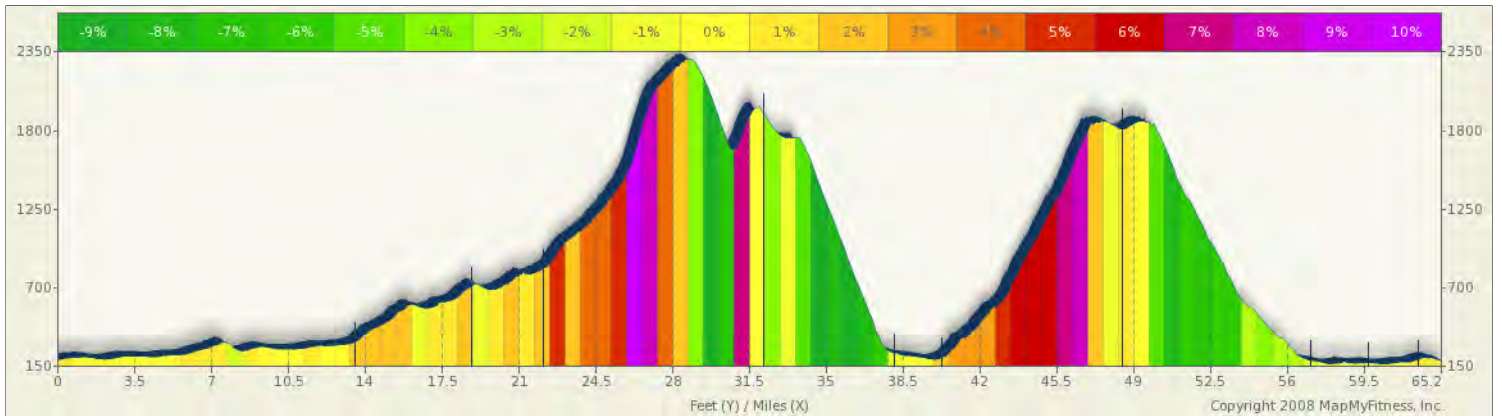

2011 REV 100 K route - Geysler- Pine Flat

Starts In Geyserville, California

64.94 miles

Description

2011 REV 100 K route - Geysers- Pine Flat

Starts In Geyserville, California

Notes		
AT	FOR	NOTES
START	 1977ft	Head north on Braden Rd toward Geyserville Ave
0.37 mi.	 6mi 266ft	Turn right onto Geyserville Ave
6.42 mi.	 1mi 2995ft	Continue onto Asti Rd
7.99 mi.	 4166ft	Turn right onto Washington School Rd This road may be seasonally closed
8.78 mi.	 5mi 1126ft	Turn left onto River Rd
13.99 mi.	 48ft	Head northeast on River Rd toward Geysers Rd
14 mi.	 5mi 2501ft	Slight right onto Geysers Rd
19.48 mi.	 2mi 2617ft	Head north on Geysers Rd toward Crockett Rd
21.97 mi.	 3821ft	Turn right to stay on Geysers Rd
22.7 mi.	 994ft	Turn right to stay on Geysers Rd
22.88 mi.	 3mi 4026ft	Head southeast on Geysers Rd
26.65 mi.	 1752ft	Turn right toward Geysers Rd
26.98 mi.	 1mi 804ft	Turn right onto Geysers Rd
28.13 mi.	 5mi 736ft	Turn left to stay on Geysers Rd
33.27 mi.	 6mi 71ft	Head southeast on Geysers Rd toward Ridge Ranch Rd
39.28 mi.	 669ft	Turn left onto Red Winery Rd
39.41 mi.	 2mi 1219ft	Head southeast on Red Winery Rd toward Foot Ln
41.64 mi.	 20ft	Head southeast on Red Winery Rd toward Pine Flat Rd