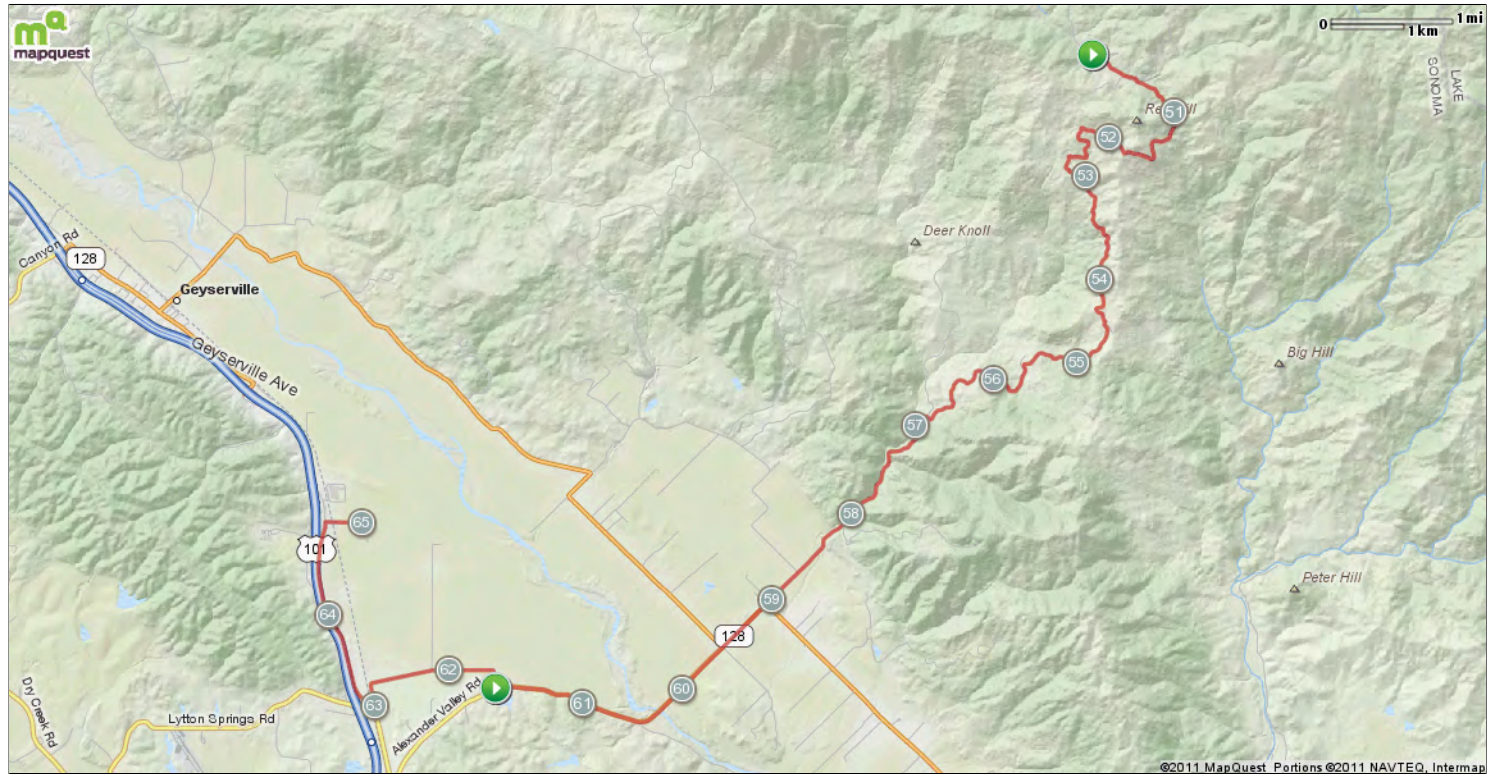

Notes			
AT	FOR	NOTES	
13.99 mi.	48ft	Head northeast on River Rd toward Geysers Rd	
14 mi.	5mi 2501ft	Slight right onto Geysers Rd	
19.48 mi.	2mi 2617ft	Head north on Geysers Rd toward Crockett Rd	
21.97 mi.	3821ft	Turn right to stay on Geysers Rd	
22.7 mi.	994ft	Turn right to stay on Geysers Rd	
22.88 mi.	3mi 4026ft	Head southeast on Geysers Rd	
26.65 mi.	1752ft	Turn right toward Geysers Rd	
This segment shows 12.68 mi. (66,956 ft.) of your route.			

2011 REV 100 K route - Geysers- Pine Flat

Starts In Geyserville, California

Notes			
AT	FOR	NOTES	
26.98 mi.	1mi 804ft	Turn right onto Geysers Rd	
28.13 mi.	5mi 736ft	Turn left to stay on Geysers Rd	
33.27 mi.	6mi 71ft	Head southeast on Geysers Rd toward Ridge Ranch Rd	
39.28 mi.	669ft	Turn left onto Red Winery Rd	
This segment shows 12.66 mi. (66,832 ft.) of your route.			

Notes			
AT	FOR	NOTES	
39.41 mi.	2mi 1219ft	Head southeast on Red Winery Rd toward Foot Ln	
41.64 mi.	20ft	Head southeast on Red Winery Rd toward Pine Flat Rd	
41.65 mi.	1mi 4212ft	Turn left onto Pine Flat Rd	
43.44 mi.	2mi 2516ft	Slight right to stay on Pine Flat Rd	
45.92 mi.	4mi 1437ft	Turn left to stay on Pine Flat Rd	
50.19 mi.	4mi 1439ft	Head southeast on Pine Flat Rd toward Mc Pherson Rd	
This segment shows 10.96 mi. (57,874 ft.) of your route.			

2011 REV 100 K route - Geysers- Pine Flat

Starts In Geyserville, California

Notes		
AT	FOR	NOTES
54.46 mi.	4mi 3127ft	Turn right to stay on Pine Flat Rd
59.06 mi.	303ft	Head southwest on Pine Flat Rd toward Pitts Rd
59.11 mi.	2653ft	Turn right onto CA-128
59.62 mi.	2mi 725ft	Continue onto Alexander Valley Rd
61.75 mi.	9ft	Head west on Alexander Valley Rd toward Lytton Station Rd
This segment shows 11.56 mi. (61,056 ft.) of your route.		