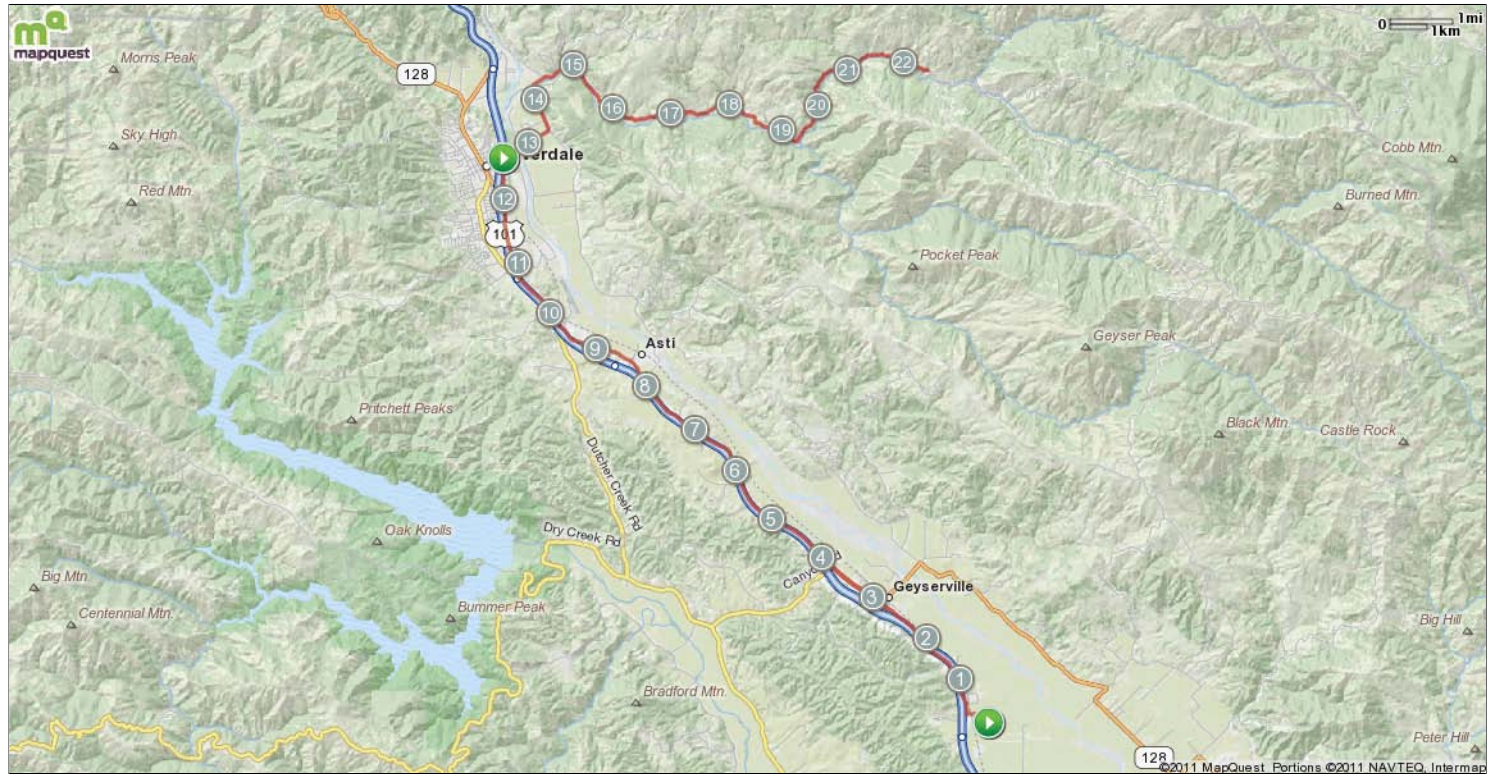

2011 Rev 50 mile route- Geysers

Starts In Geyserville, California

Notes		
AT	FOR	NOTES
START	2530ft	Head north on Braden Rd toward Geyserville Ave
0.48 mi.	1377ft	Turn right onto Geyserville Ave
0.74 mi.	5mi 4169ft	Head northwest on Geyserville Ave toward W C Meyer Rd
6.53 mi.	2mi 4227ft	Continue onto Asti Rd
9.33 mi.	3mi 1983ft	Head west on Asti Rd toward Theresa Dr
12.71 mi.	602ft	Turn right onto E 1st St/ Crocker Rd
This segment shows 12.82 mi. (67,688 ft.) of your route.		

Notes		
AT	FOR	NOTES
12.82 mi.	3570ft	Head northeast on E 1st St/ Crocker Rd toward River LnContinue to follow Crocker Rd
13.5 mi.	204ft	Slight left to stay on Crocker Rd
13.53 mi.	55ft	Head north on Crocker Rd toward River Rd
13.54 mi.	5070ft	Continue onto River Rd
14.5 mi.	2mi 936ft	Slight right onto Geysers Rd
16.68 mi.	5mi 4181ft	Head east on Geysers Rd toward Crockett Rd
This segment shows 9.77 mi. (51,578 ft.) of your route.