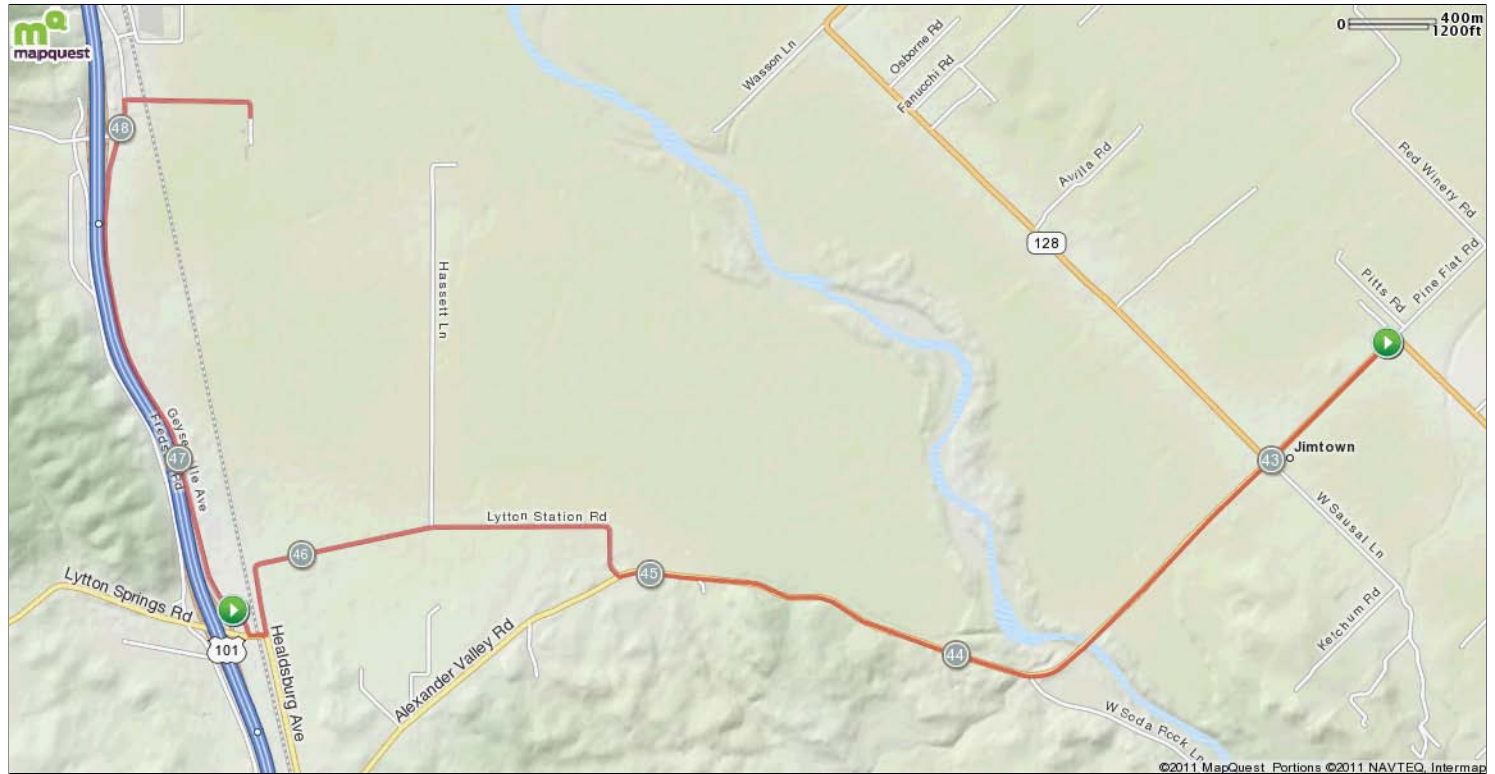

2011 Rev 50 mile route- Geysers

Starts In Geyserville, California

Notes		
AT	FOR	NOTES
43.02 mi.	2mi 703ft	Continue onto Alexander Valley Rd
45.16 mi.	31ft	Head west on Alexander Valley Rd toward Lytton Station Rd
45.16 mi.	1mi 740ft	Turn right onto Lytton Station Rd
46.3 mi.	1163ft	Head west on Lytton Station Rd toward Lytton Springs Rd
46.52 mi.	258ft	Turn right onto Lytton Springs Rd
46.57 mi.	512ft	Turn right onto Geyserville Ave
This segment shows 3.65 mi. (19,247 ft.) of your route.		

Notes		
AT	FOR	NOTES
46.67 mi.	1mi 2503ft	Head northwest on Geyserville Ave toward Independence Rd
48.14 mi.	341ft	Head north on Geyserville Ave toward Braden Rd
48.21 mi.		Turn right onto Braden Rd
This segment shows 1.93 mi. (10,201 ft.) of your route.