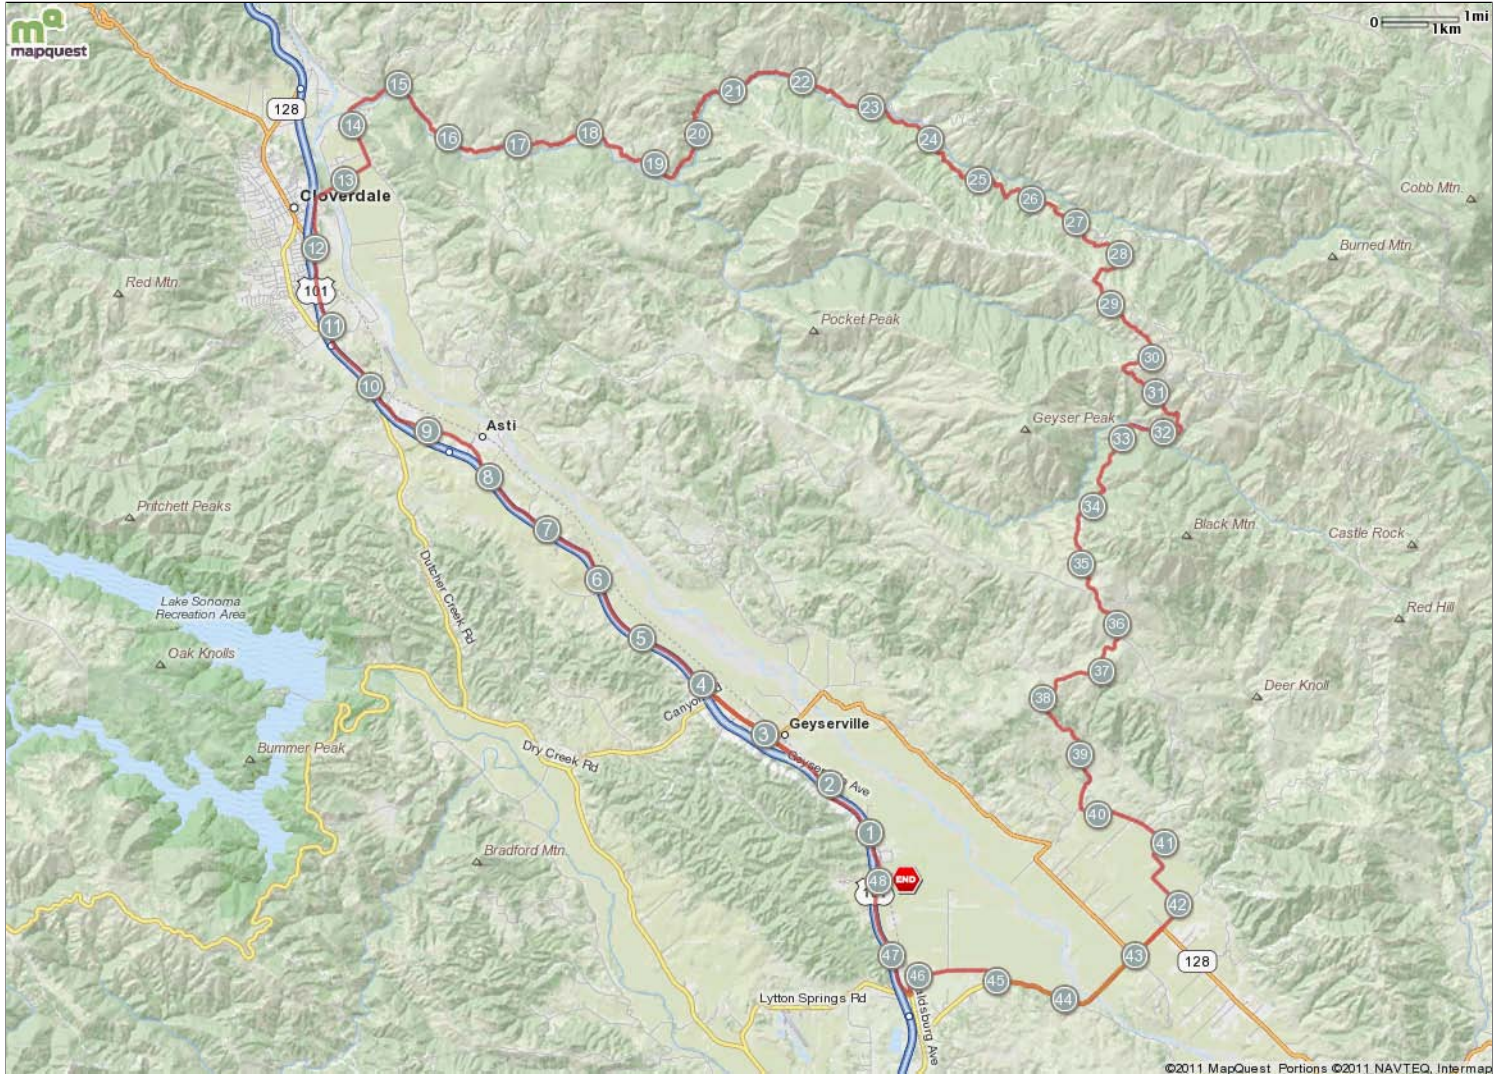

2011 Rev 50 mile route- Geysers

Starts In Geyserville, California

48.39 miles

Description

2011 Rev 50 mile route- Geysers

Starts In Geyserville, California

Notes		
AT	FOR	NOTES
START	 2530ft	Head north on Braden Rd toward Geyserville Ave
0.48 mi.	 1377ft	Turn right onto Geyserville Ave
0.74 mi.	 5mi 4169ft	Head northwest on Geyserville Ave toward W C Meyer Rd
6.53 mi.	 2mi 4227ft	Continue onto Asti Rd
9.33 mi.	 3mi 1983ft	Head west on Asti Rd toward Theresa Dr
12.71 mi.	 602ft	Turn right onto E 1st St/ Crocker Rd
12.82 mi.	 3570ft	Head northeast on E 1st St/ Crocker Rd toward River Ln Continue to follow Crocker Rd
13.5 mi.	 204ft	Slight left to stay on Crocker Rd
13.53 mi.	 55ft	Head north on Crocker Rd toward River Rd
13.54 mi.	 5070ft	Continue onto River Rd
14.5 mi.	 2mi 936ft	Slight right onto Geysers Rd
16.68 mi.	 5mi 4181ft	Head east on Geysers Rd toward Crockett Rd
22.47 mi.	 3821ft	Turn right to stay on Geysers Rd
23.2 mi.	 2mi 1582ft	Turn right to stay on Geysers Rd
25.5 mi.	 1mi 3436ft	Head southeast on Geysers Rd
27.15 mi.	 1752ft	Turn right toward Geysers Rd
27.48 mi.	 1mi 804ft	Turn right onto Geysers Rd
28.63 mi.	 5mi 1768ft	Turn left to stay on Geysers Rd