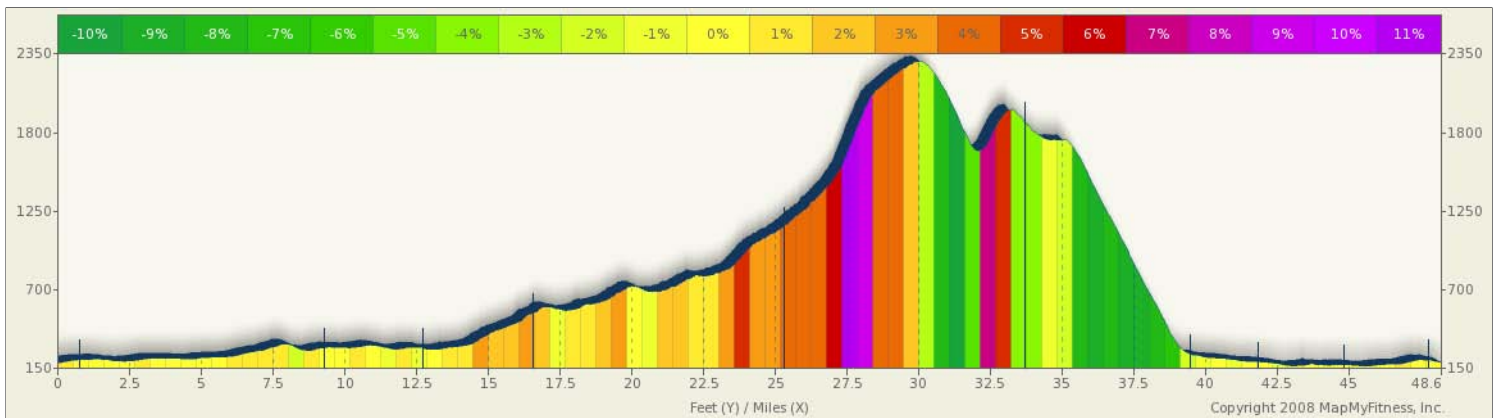

2011 Rev 50 mile route- Geysers

Starts In Geyserville, California

48.39 miles

Description

2011 Rev 50 mile route- Geysers

Starts In Geyserville, California

Notes		
AT	FOR	NOTES
START	 2530ft	Head north on Braden Rd toward Geyserville Ave
0.48 mi.	 1377ft	Turn right onto Geyserville Ave
0.74 mi.	 5mi 4169ft	Head northwest on Geyserville Ave toward W C Meyer Rd
6.53 mi.	 2mi 4227ft	Continue onto Asti Rd
9.33 mi.	 3mi 1983ft	Head west on Asti Rd toward Theresa Dr
12.71 mi.	 602ft	Turn right onto E 1st St/ Crocker Rd
12.82 mi.	 3570ft	Head northeast on E 1st St/ Crocker Rd toward River Ln Continue to follow Crocker Rd
13.5 mi.	 204ft	Slight left to stay on Crocker Rd
13.53 mi.	 55ft	Head north on Crocker Rd toward River Rd
13.54 mi.	 5070ft	Continue onto River Rd
14.5 mi.	 2mi 936ft	Slight right onto Geysers Rd
16.68 mi.	 5mi 4181ft	Head east on Geysers Rd toward Crockett Rd
22.47 mi.	 3821ft	Turn right to stay on Geysers Rd
23.2 mi.	 2mi 1582ft	Turn right to stay on Geysers Rd
25.5 mi.	 1mi 3436ft	Head southeast on Geysers Rd
27.15 mi.	 1752ft	Turn right toward Geysers Rd
27.48 mi.	 1mi 804ft	Turn right onto Geysers Rd
28.63 mi.	 5mi 1768ft	Turn left to stay on Geysers Rd