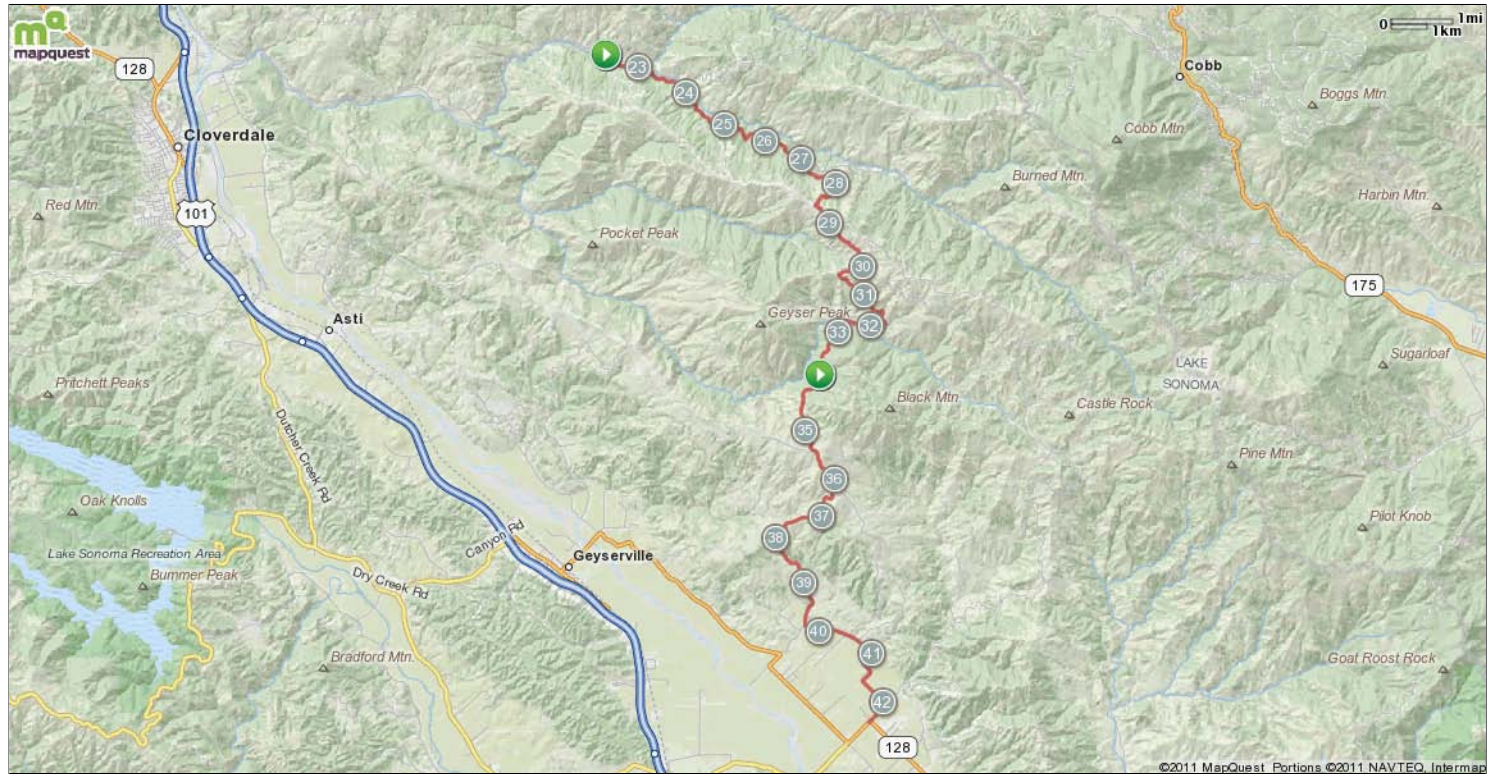

2011 Rev 50 mile route- Geysers

Starts In Geyserville, California

Notes			
AT	FOR	NOTES	
22.47 mi.		3821ft	Turn right to stay on Geysers Rd
23.2 mi.		2mi 1582ft	Turn right to stay on Geysers Rd
25.5 mi.		1mi 3436ft	Head southeast on Geysers Rd
27.15 mi.		1752ft	Turn right toward Geysers Rd
27.48 mi.		1mi 804ft	Turn right onto Geysers Rd
28.63 mi.		5mi 1768ft	Turn left to stay on Geysers Rd
This segment shows 11.49 mi. (60,682 ft.) of your route.			

Notes			
AT	FOR	NOTES	
33.97 mi.		5mi 4214ft	Head southwest on Geysers Rd toward Ridge Ranch Rd
39.77 mi.		104ft	Head south on Geysers Rd toward Red Winery Rd
39.78 mi.		2mi 1910ft	Turn left onto Red Winery Rd
42.15 mi.		114ft	Turn right onto Pine Flat Rd
42.17 mi.		1865ft	Head southwest on Pine Flat Rd toward Pitts Rd
42.52 mi.		2653ft	Turn right onto CA-128
This segment shows 9.06 mi. (47,819 ft.) of your route.