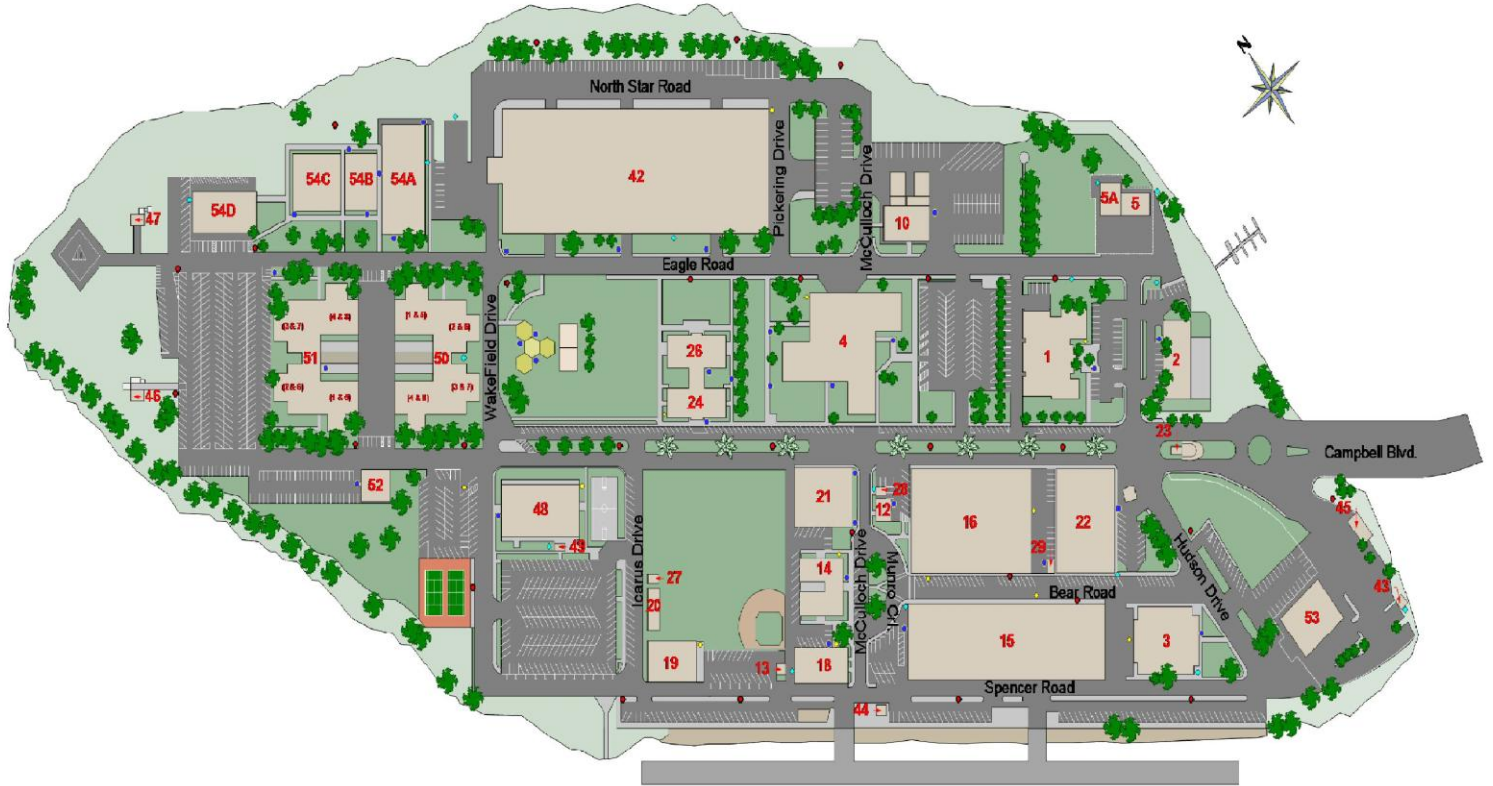

# COAST GUARD ISLAND

(1) Medical/Dental	(2) Child Development Center (CDC)	(3) Security, Transportation & Education Services
(4) Galley, Gresham Hall, Pt Welcome, Columbia College Classroom	(5) Boathouse	(10) MSST
(12) Belongs to ESU Alameda	(14) Sector San Francisco	(15) Base Engineering, NESU & ESD Alameda
(16) Gym, MWR & Work Life	(18) Banners Club, Training Team West, CGIS, Gas Station	(19) Auto Hobby Shop & ESD
(21) Base Front Office, SPO & ESU Alameda	(22) CGX, Barber Shop, Subway, Post Office	(23) Main Gate
(24 & 26) Barracks	(42) Motor Pool, Warehouse, Mailroom, Contracting & Comptroller; MSST, AIB Store, Public Affairs & Recruiting Office	(45) Chiefs Hut
(48) Pool	(50 & 51) PACAREA, MIFCPAC, District 11	(52) D11 Front Office
(53) Sea West Credit Union	(54A) Legal	(54B) CSA, Civil Rights, DCMS
(54C) PACAREA	(54D) Stratton, etc.	